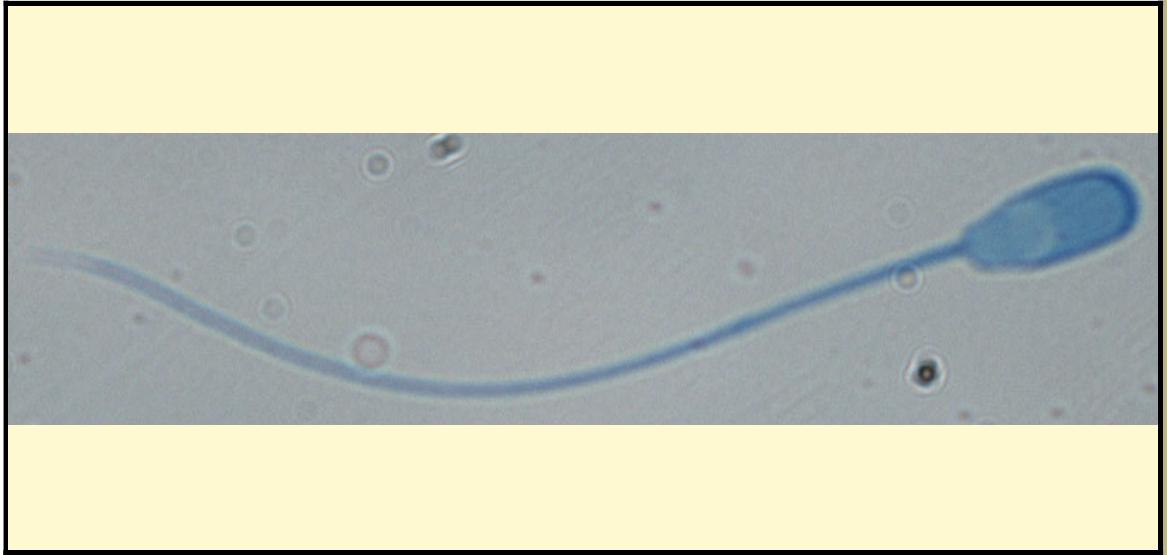

SAN DIEGO ZOO INSTITUTE FOR CONSERVATION RESEARCH
REPRODUCTIVE PHYSIOLOGY DIVISION
SPERM ATLAS

COMMON NAME

Pot-bellied Pig

PICTURE

* Pictures are not to scale * All Photos are property of the San Diego Zoo except those credited in the notes

CLASS *Mammalia*

RP NUMBER 12-039

ORDER *Artiodactyla*

STAIN Coomassie

SUBORDER

HEAD SHAPE Paddle

FAMILY *Suidae*

SUBFAMILY

GENUS *Sus*

ANIMAL PICTURE

SPECIES *Sus scrofa*

SUBSPECIES

MEASUREMENTS (μm)

Head Length

Head Width

Midpiece Length

Tail Length

Measure Total

NOTES