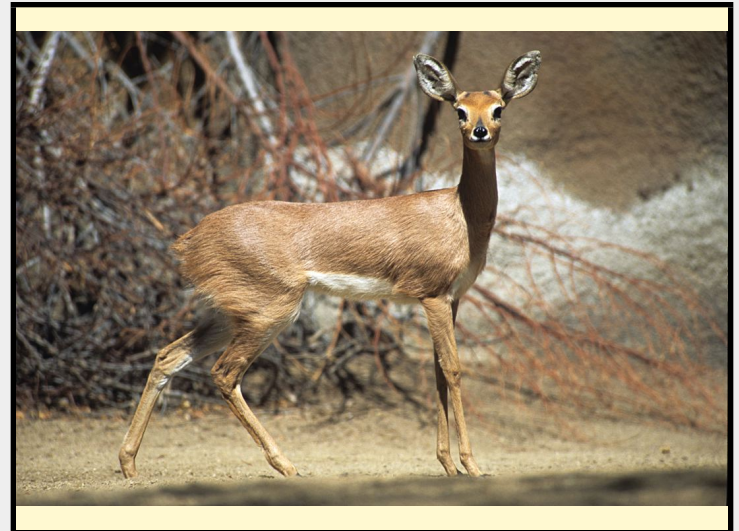

SAN DIEGO ZOO INSTITUTE FOR CONSERVATION RESEARCH  
REPRODUCTIVE PHYSIOLOGY DIVISION  
SPERM ATLAS

COMMON NAME

Southern Steenbok

PICTURE

\* Pictures are not to scale \* All Photos are property of the San Diego Zoo except those credited in the notes

ANIMAL PICTURE

SPECIES

*R. campestris*

SUBSPECIES

MEASUREMENTS ( $\mu\text{m}$ )

Head Length

6.90

Head Width

3.40

Midpiece Length

9.60

Tail Length

28.20

Measure Total

44.70

NOTES