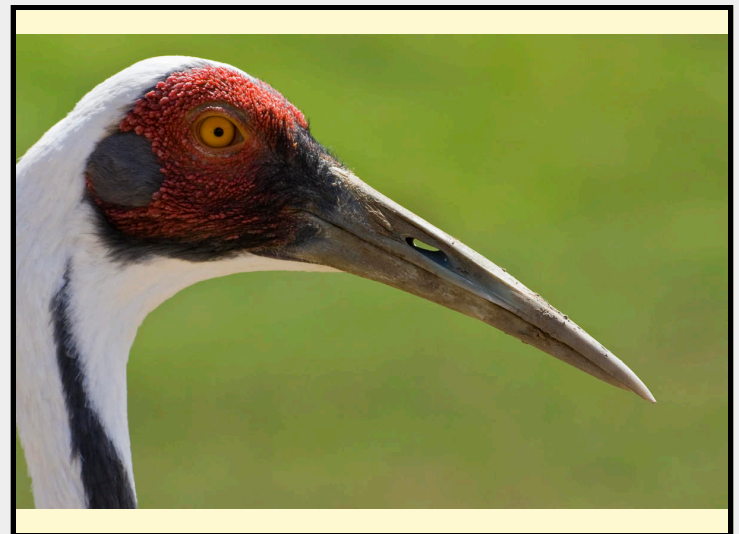

SAN DIEGO ZOO INSTITUTE FOR CONSERVATION RESEARCH
REPRODUCTIVE PHYSIOLOGY DIVISION
SPERM ATLAS

COMMON NAME

Sarus Crane

PICTURE

* Pictures are not to scale * All Photos are property of the San Diego Zoo except those credited in the notes

SUBORDER

HEAD SHAPE

Filiformal

FAMILY

Gruidae

ANIMAL PICTURE

SUBFAMILY

GENUS

Tail Length

Measure Total

NOTES