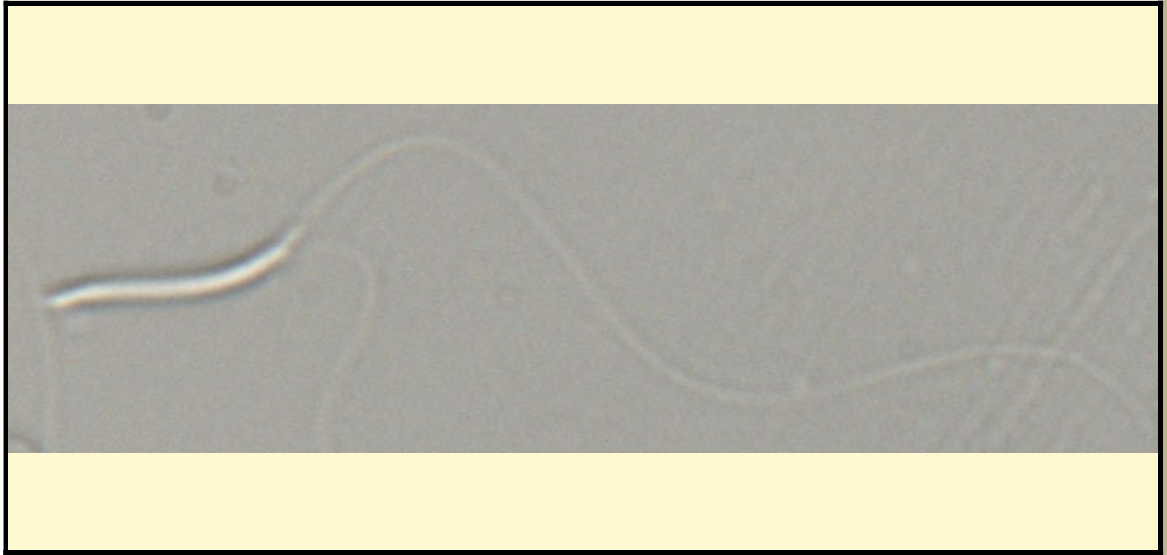

SAN DIEGO ZOO INSTITUTE FOR CONSERVATION RESEARCH
REPRODUCTIVE PHYSIOLOGY DIVISION
SPERM ATLAS

COMMON NAME

Sarus Crane

PICTURE

* Pictures are not to scale * All Photos are property of the San Diego Zoo except those credited in the notes

CLASS

Aves

RP NUMBER

12-108

ORDER

Gruiformes

STAIN

None

SUBORDER

HEAD SHAPE

Filiformal

FAMILY

Gruidae

ANIMAL PICTURE

SUBFAMILY

GENUS

Grus

SPECIES

Grus antigone

SUBSPECIES

MEASUREMENTS (μm)

Head Length

Head Width

Midpiece Length