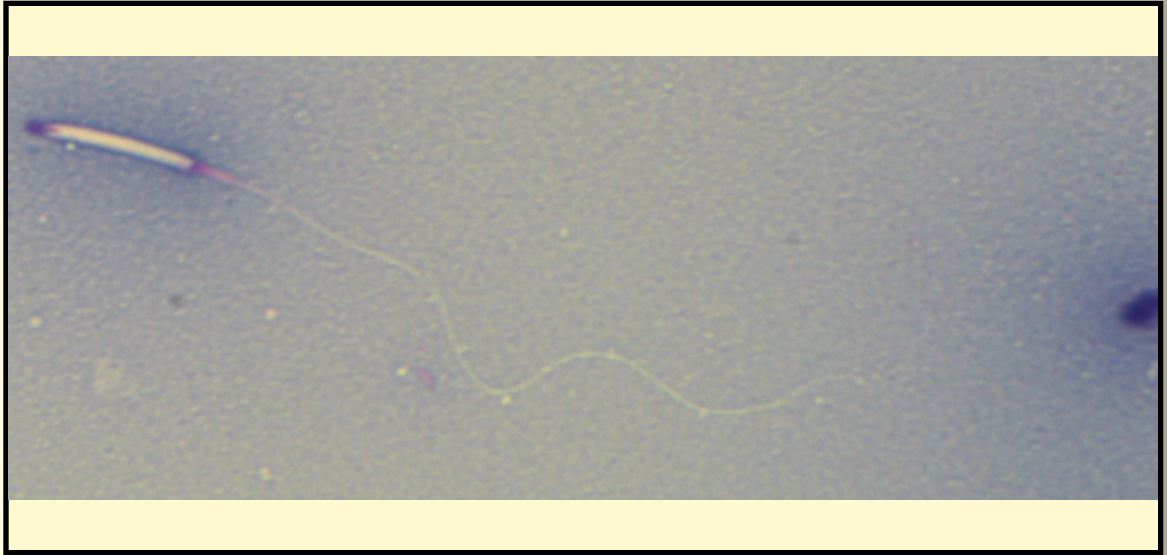

SAN DIEGO ZOO INSTITUTE FOR CONSERVATION RESEARCH
REPRODUCTIVE PHYSIOLOGY DIVISION
SPERM ATLAS

COMMON NAME

Wattled Crane

PICTURE

* Pictures are not to scale * All Photos are property of the San Diego Zoo except those credited in the notes

HEAD SHAPE

Filiformal

FAMILY

Gruidae

SUBFAMILY

GENUS

Bugeranus

ANIMAL PICTURE

SPECIES

Bugeranus carunculatus

SUBSPECIES

MEASUREMENTS (μm)

Head Length

13.00

Head Width

1.00

Midpiece Length

4.00

Tail Length

42.00

Measure Total

59.00

NOTES

Sample was left over from artificial insemination 1/16/2018