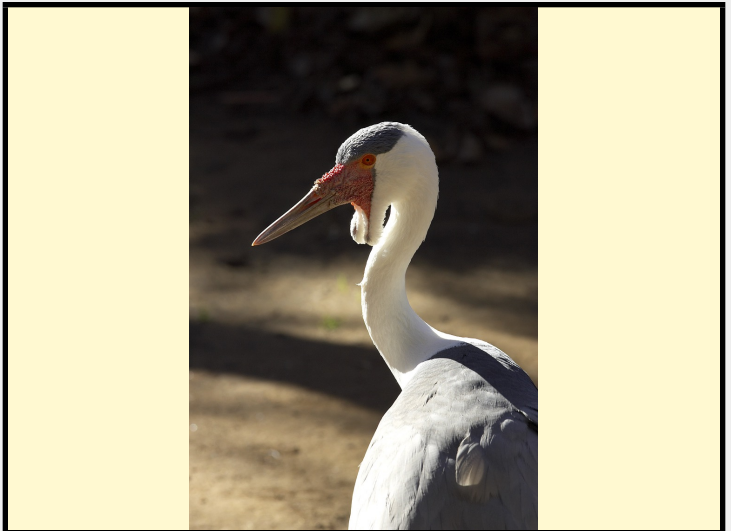

SAN DIEGO ZOO INSTITUTE FOR CONSERVATION RESEARCH
REPRODUCTIVE PHYSIOLOGY DIVISION
SPERM ATLAS

COMMON NAME

Wattled Crane

PICTURE

* Pictures are not to scale * All Photos are property of the San Diego Zoo except those credited in the notes

Midpiece Length

4.00

Tail Length

42.00

Measure Total

59.00

NOTES

Sample was left over from artificial insemination 1/16/2018