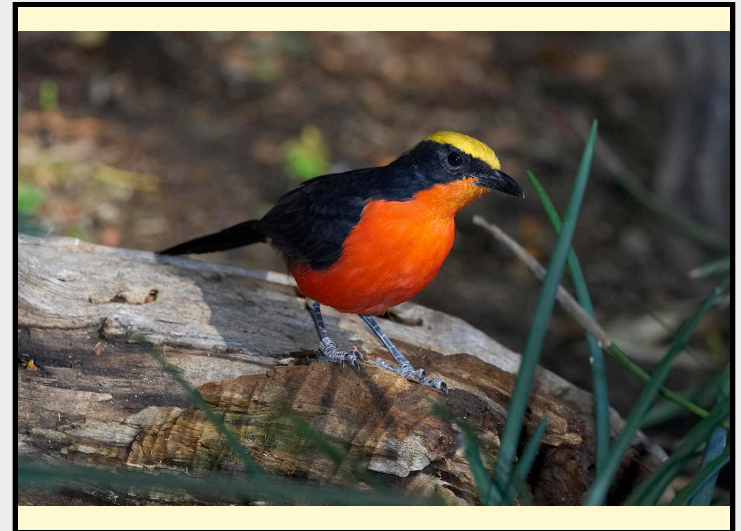

SUBORDER

HEAD SHAPE

Sickle

FAMILY

Malaconotidae

ANIMAL PICTURE

SUBFAMILY

GENUS

1.00

Midpiece Length

4.00

Tail Length

24.00

Measure Total

40.00

NOTES