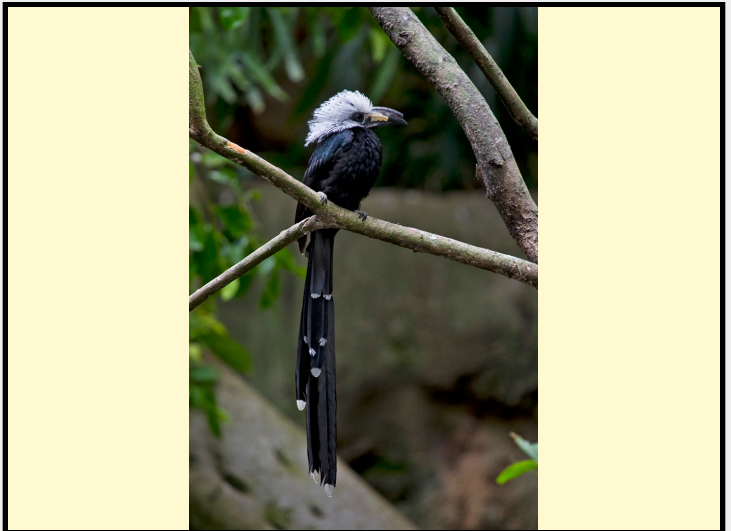

SAN DIEGO ZOO INSTITUTE FOR CONSERVATION RESEARCH
REPRODUCTIVE PHYSIOLOGY DIVISION
SPERM ATLAS

COMMON NAME

Long-tailed Hornbill

PICTURE

* Pictures are not to scale * All Photos are property of the San Diego Zoo except those credited in the notes

SUBORDER

HEAD SHAPE

Filiformal

FAMILY

Bucerotidae

ANIMAL PICTURE

SUBFAMILY

Bucerotinae

GENUS

Tropicranus

SPECIES

Tropicranus albocristatus

SUBSPECIES

MEASUREMENTS (μm)

Head Length

Head Width

Midpiece Length

Tail Length

Measure Total

NOTES

The midpiece of this sperm is abnormally curved