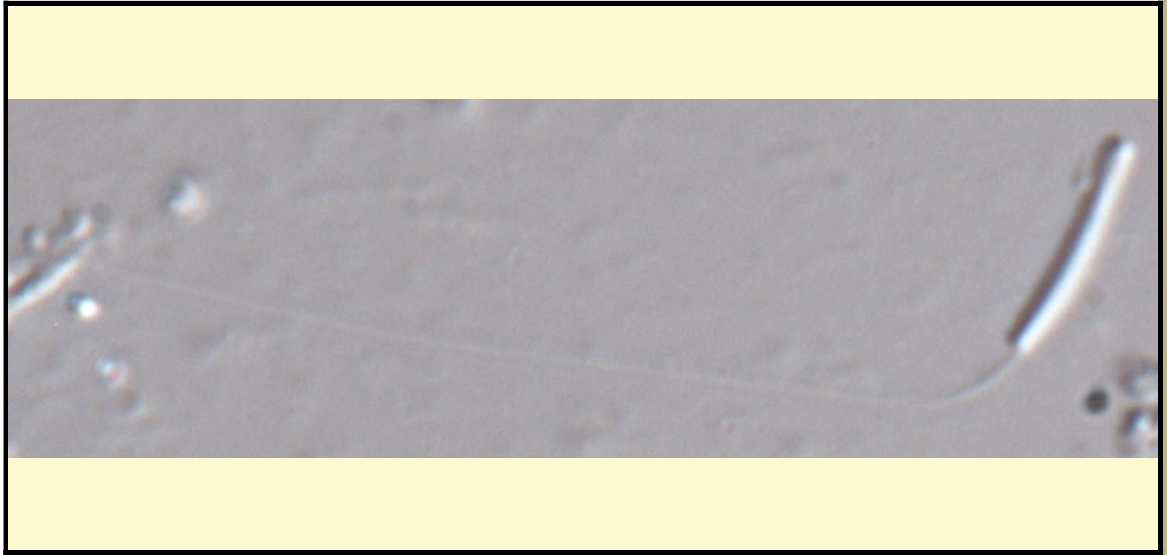

SAN DIEGO ZOO INSTITUTE FOR CONSERVATION RESEARCH
REPRODUCTIVE PHYSIOLOGY DIVISION
SPERM ATLAS

COMMON NAME

Long-tailed Hornbill

PICTURE

* Pictures are not to scale * All Photos are property of the San Diego Zoo except those credited in the notes

SUBORDER

HEAD SHAPE

Filiformal

FAMILY

Bucerotidae

ANIMAL PICTURE

SUBFAMILY

Bucerotinae

GENUS

Tropicranus

SPECIES

Tropicranus albocristatus

SUBSPECIES

MEASUREMENTS (μm)

Head Length

Head Width

Midpiece Length

Tail Length

Measure Total

NOTES

The midpiece of this sperm is abnormally curved