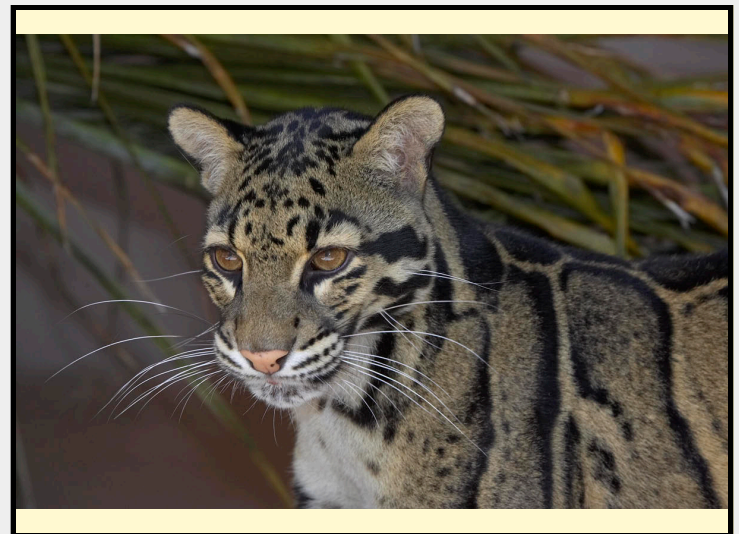

MEASUREMENTS (μm)

Head Length

Head Width

Midpiece Length

Tail Length

Measure Total