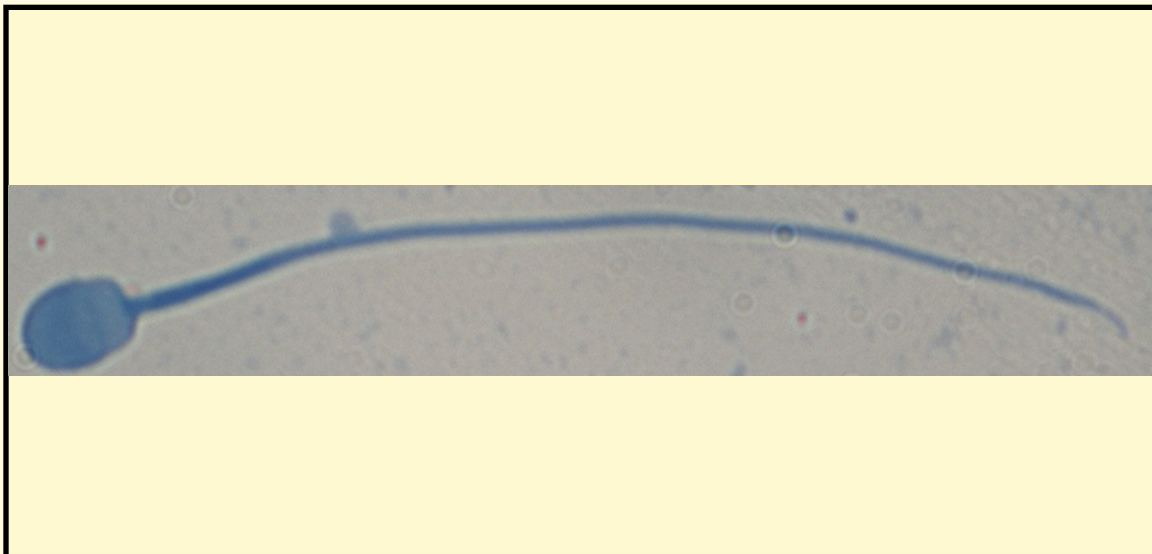

SAN DIEGO ZOO INSTITUTE FOR CONSERVATION RESEARCH
REPRODUCTIVE PHYSIOLOGY DIVISION
SPERM ATLAS

COMMON NAME

Giant Panda

PICTURE

* Pictures are not to scale * All Photos are property of the San Diego Zoo except those credited in the notes

SUBORDER

Caniformia

HEAD SHAPE

Round

FAMILY

Ursidae

ANIMAL PICTURE

SUBFAMILY

Head Length

4.00

Head Width

2.80

Midpiece Length

12.05

Tail Length

34.73

Measure Total

50.78

NOTES

Acentric head attachment is not uncommon and is not considered morphologically normal in this species.