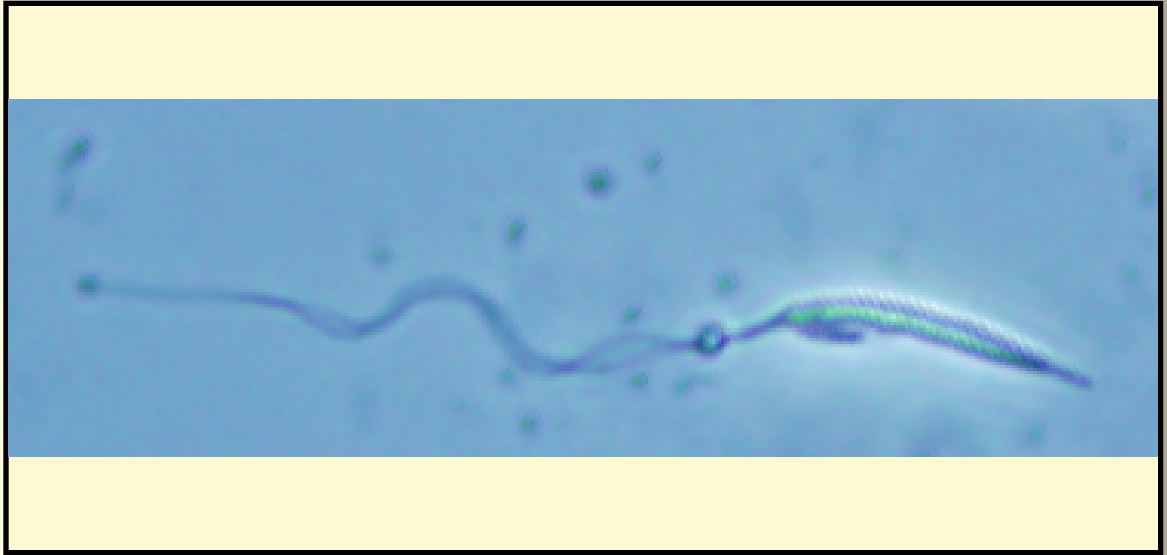

SAN DIEGO ZOO INSTITUTE FOR CONSERVATION RESEARCH  
REPRODUCTIVE PHYSIOLOGY DIVISION  
SPERM ATLAS

COMMON NAME

Peron's Tree Frog

PICTURE

\* Pictures are not to scale \* All Photos are property of the San Diego Zoo except those credited in the notes

CLASS

Amphibia

ORDER

Anura

SUBORDER

FAMILY

Hylidae

SUBFAMILY

GENUS

Litoria

SPECIES

Litoria peronii

SUBSPECIES

RP NUMBER

STAIN

None

HEAD SHAPE

Filiformal

ANIMAL PICTURE

MEASUREMENTS ( $\mu\text{m}$ )

Head Length

Head Width

Midpiece Length

Tail Length