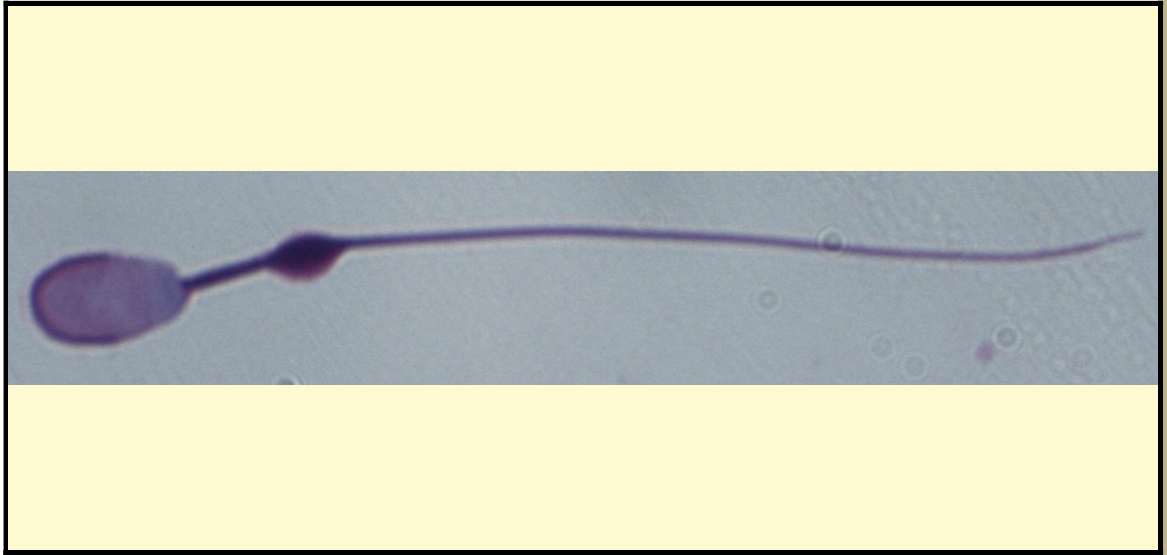

SAN DIEGO ZOO INSTITUTE FOR CONSERVATION RESEARCH  
REPRODUCTIVE PHYSIOLOGY DIVISION  
SPERM ATLAS

COMMON NAME

Domestic Rabbit

PICTURE

\* Pictures are not to scale \* All Photos are property of the San Diego Zoo except those credited in the notes

SUBORDER

HEAD SHAPE

Paddle

FAMILY

Leporidae

ANIMAL PICTURE

SUBFAMILY

GENUS

Oryctolagus

SPECIES

*Oryctolagus cuniculus*

SUBSPECIES

MEASUREMENTS ( $\mu\text{m}$ )

Head Length

7.50

Head Width

3.75

Midpiece Length

7.50

Tail Length

42.50

Measure Total

57.50

NOTES