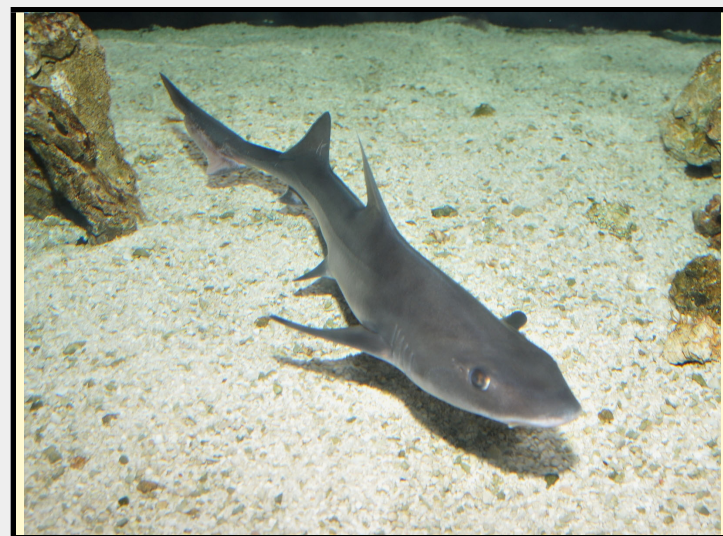

SAN DIEGO ZOO INSTITUTE FOR CONSERVATION RESEARCH
REPRODUCTIVE PHYSIOLOGY DIVISION
SPERM ATLAS

COMMON NAME

Grey Smooth-hound (Shark)

PICTURE

* Pictures are not to scale * All Photos are property of the San Diego Zoo except those credited in the notes

SPECIES

Mustelus californicus

SUBSPECIES

MEASUREMENTS (μm)

Head Length

33.00

Head Width

1.00

Midpiece Length

Tail Length

87.00

Measure Total

120.00

NOTES

Sperm credit: Birch Aquarium at Scripps

Animal Photo Credit: Jeff Whitlock - www.theonlinezoo.com

Sperm head may be swollen from fixation process. Picture is a combination of a whole sperm with tail and a second sperm head only