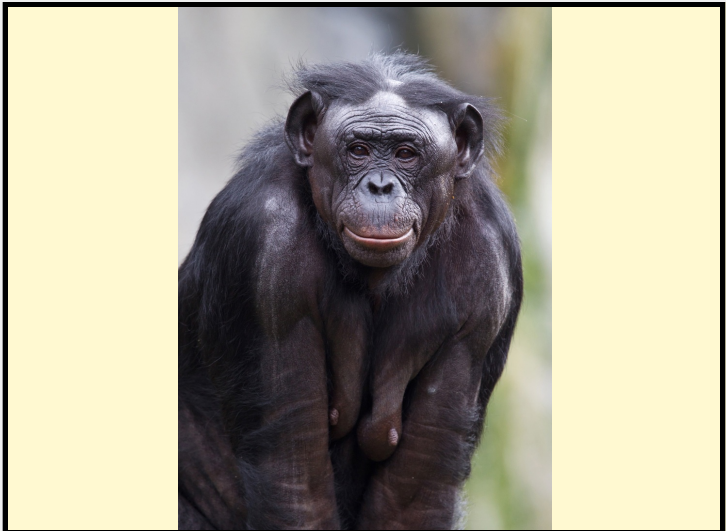

SPECIES

Pan paniscus

SUBSPECIES

MEASUREMENTS (μm)

Head Length

4.63

Head Width

2.75

Midpiece Length

4.67

Tail Length

50.00

Measure Total

59.30

NOTES