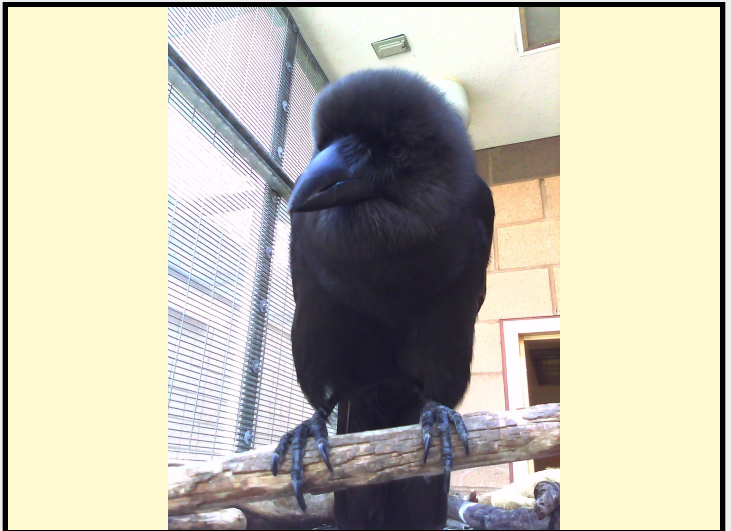

SAN DIEGO ZOO INSTITUTE FOR CONSERVATION RESEARCH
REPRODUCTIVE PHYSIOLOGY DIVISION
SPERM ATLAS

COMMON NAME

'Alala (Hawaiian Crow)

PICTURE

* Pictures are not to scale * All Photos are property of the San Diego Zoo except those credited in the notes

HEAD SHAPE

Helical

FAMILY

Corvidae

ANIMAL PICTURE

SUBFAMILY

GENUS

Corvus