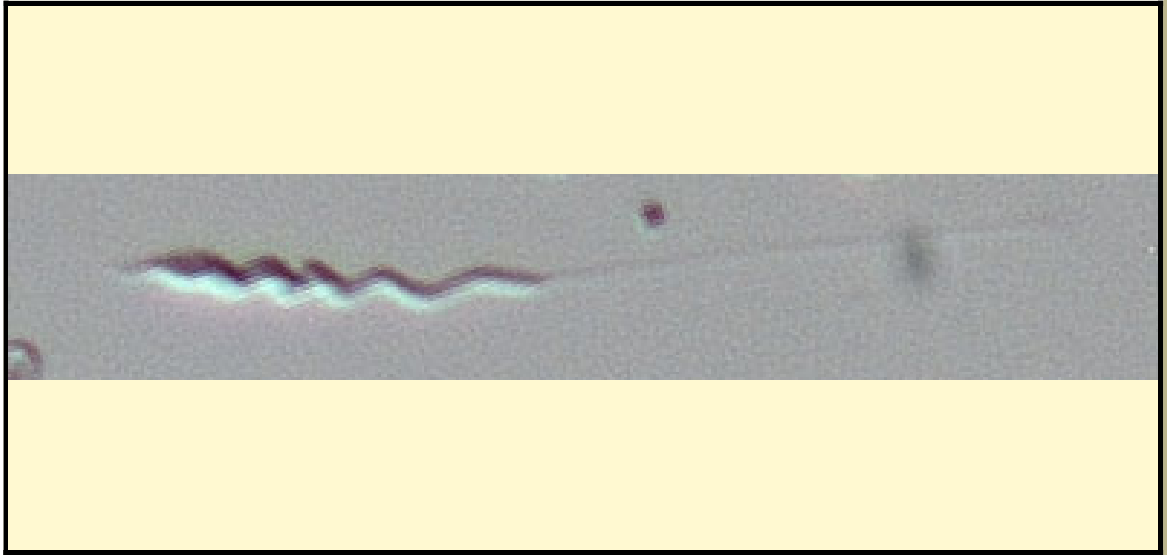

SAN DIEGO ZOO INSTITUTE FOR CONSERVATION RESEARCH
REPRODUCTIVE PHYSIOLOGY DIVISION
SPERM ATLAS

COMMON NAME

'Alala (Hawaiian Crow)

PICTURE

* Pictures are not to scale * All Photos are property of the San Diego Zoo except those credited in the notes

HEAD SHAPE

Helical

FAMILY

Corvidae

ANIMAL PICTURE

SUBFAMILY

GENUS

Corvus

SPECIES

Corvus Hawaiiensis

SUBSPECIES

MEASUREMENTS (µm)

Head Length

17.00

Head Width

2.00

Midpiece Length

Tail Length

19.00

Measure Total

39.00

NOTES

Kinohi sperm
Photo credit Carly Young