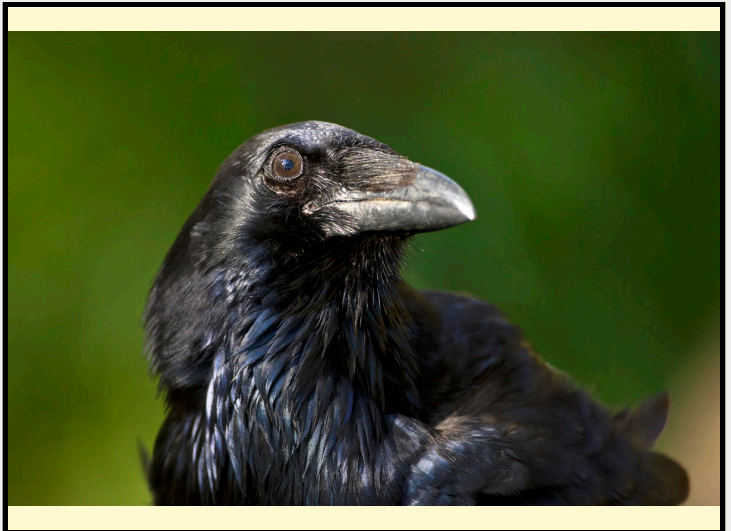

SAN DIEGO ZOO INSTITUTE FOR CONSERVATION RESEARCH  
REPRODUCTIVE PHYSIOLOGY DIVISION  
SPERM ATLAS

COMMON NAME

American Crow

PICTURE

\* Pictures are not to scale \* All Photos are property of the San Diego Zoo except those credited in the notes

CLASS Aves

RP NUMBER 15-111

ORDER Passeriformes

STAIN Pope

SUBORDER

HEAD SHAPE Helical

FAMILY Corvidae

SUBFAMILY

GENUS Corvus

ANIMAL PICTURE

SPECIES Corvus brachyrhynchos

SUBSPECIES

MEASUREMENTS ( $\mu\text{m}$ )

Head Length 6.50

Head Width 1.00

Midpiece Length 3.00