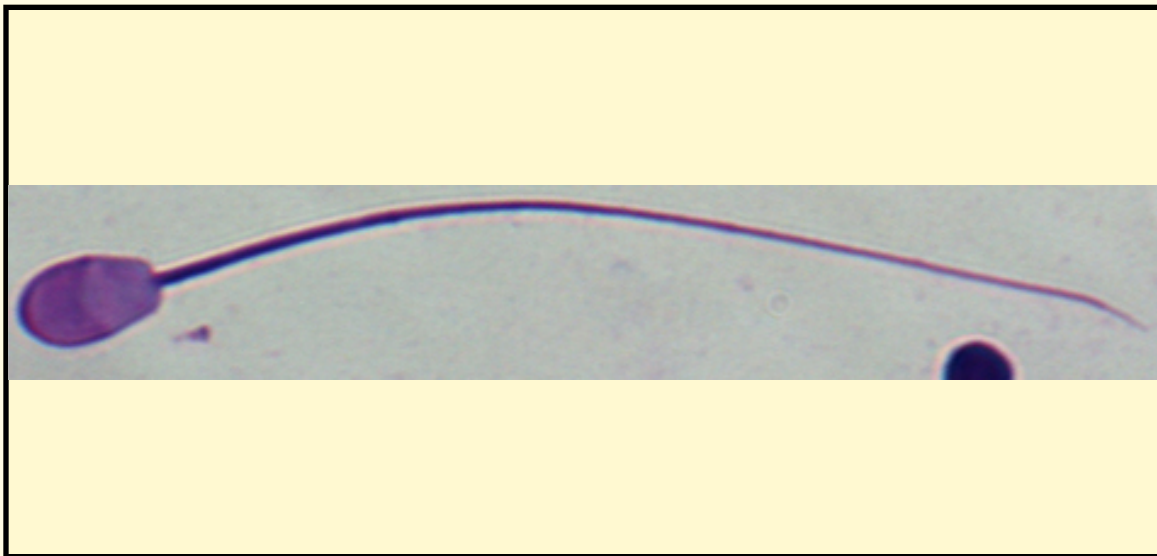

SAN DIEGO ZOO INSTITUTE FOR CONSERVATION RESEARCH
REPRODUCTIVE PHYSIOLOGY DIVISION
SPERM ATLAS

COMMON NAME

Nubian Ibex

PICTURE

* Pictures are not to scale * All Photos are property of the San Diego Zoo except those credited in the notes

SUBORDER

HEAD SHAPE

Paddle

FAMILY

Bovidae

SUBFAMILY

Caprinae

ANIMAL PICTURE

GENUS

Capra

SPECIES

C. nubiana

SUBSPECIES

MEASUREMENTS (μm)

Head Length

6.40

Head Width

3.40

Midpiece Length

12.70

Tail Length

45.20

Measure Total

64.30