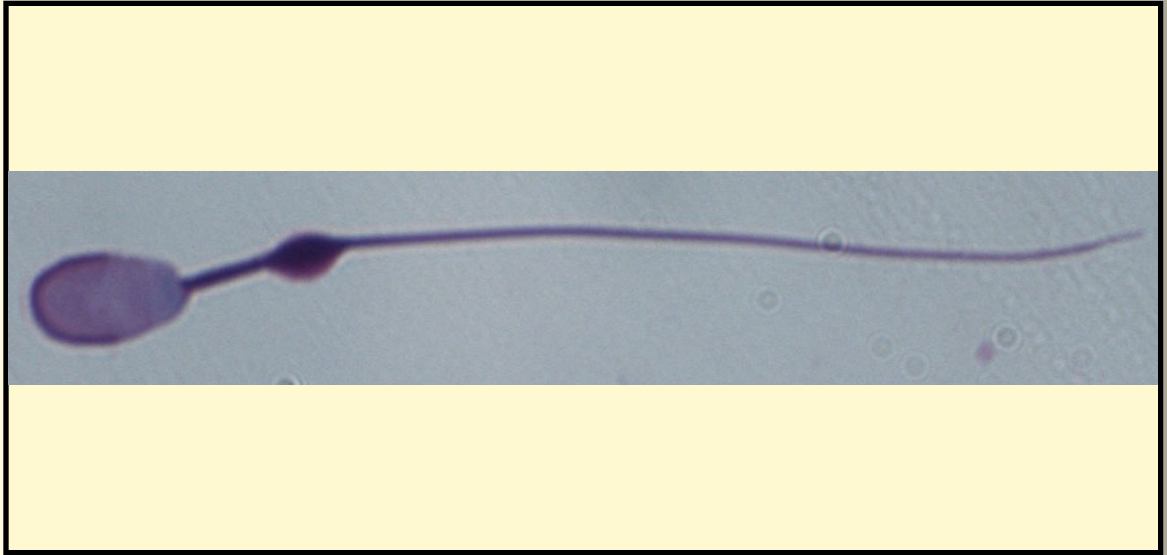

SAN DIEGO ZOO INSTITUTE FOR CONSERVATION RESEARCH  
REPRODUCTIVE PHYSIOLOGY DIVISION  
SPERM ATLAS

COMMON NAME

Domestic Rabbit

PICTURE

\* Pictures are not to scale \* All Photos are property of the San Diego Zoo except those credited in the notes

CLASS

Mammalia

ORDER

Lagomorpha

SUBORDER

FAMILY

Leporidae

SUBFAMILY

Giemsa

HEAD SHAPE

Paddle

ANIMAL PICTURE

MEASUREMENTS ( $\mu\text{m}$ )

Head Length

6.70

Head Width

3.90

Midpiece Length

8.10

Tail Length

34.30

Measure Total

49.10

NOTES