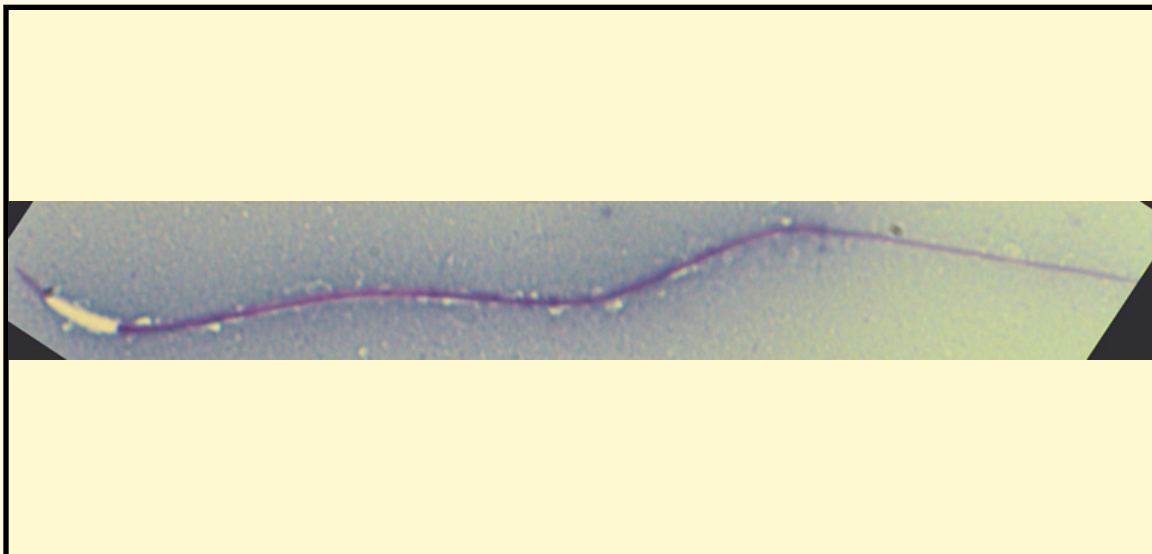

SAN DIEGO ZOO INSTITUTE FOR CONSERVATION RESEARCH
REPRODUCTIVE PHYSIOLOGY DIVISION
SPERM ATLAS

COMMON NAME

Red-headed Ratsnake

PICTURE

* Pictures are not to scale * All Photos are property of the San Diego Zoo except those credited in the notes

CLASS

Reptilia

RP NUMBER

15-351

ORDER

Squamata

STAIN

Pope

SUBORDER

Serpentes

HEAD SHAPE

Filiformal

FAMILY

Colubridae

SUBFAMILY

GENUS

Head Width

0.60

Midpiece Length

61.00

Tail Length

29.00

Measure Total

99.70