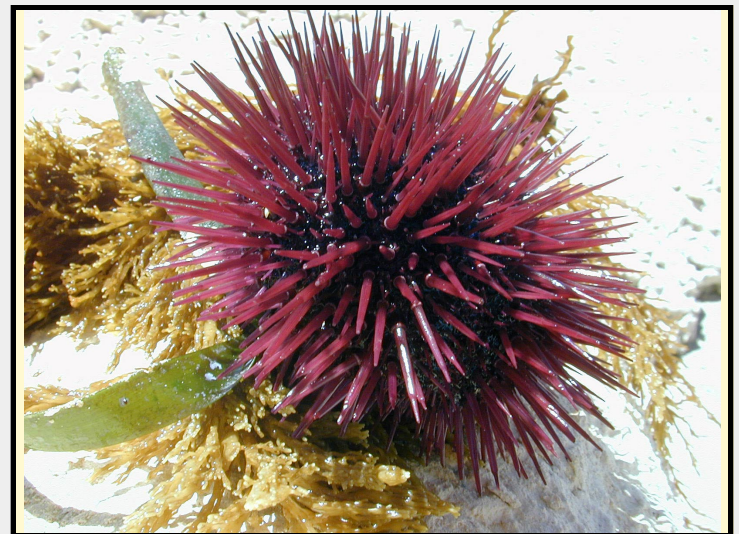

SAN DIEGO ZOO INSTITUTE FOR CONSERVATION RESEARCH
REPRODUCTIVE PHYSIOLOGY DIVISION
SPERM ATLAS

COMMON NAME

Atlantic Purple Sea Urchin

PICTURE

* Pictures are not to scale * All Photos are property of the San Diego Zoo except those credited in the notes

HEAD SHAPE

Conical

FAMILY

Strongylocentrotidae

ANIMAL PICTURE

SUBFAMILY

GENUS

Strongylocentrotus

SPECIES

Strongylocentrotus

SUBSPECIES

MEASUREMENTS (μm)

Head Length

Head Width

Midpiece Length

Tail Length

Measure Total

NOTES

Sperm Photo Credit: Dr. Scott Applebaum
urchin photo credit: <http://www.animalstown.com/animals/s/sea-urchin/wallpapers/sea-urchin-wallpaper-01.php>