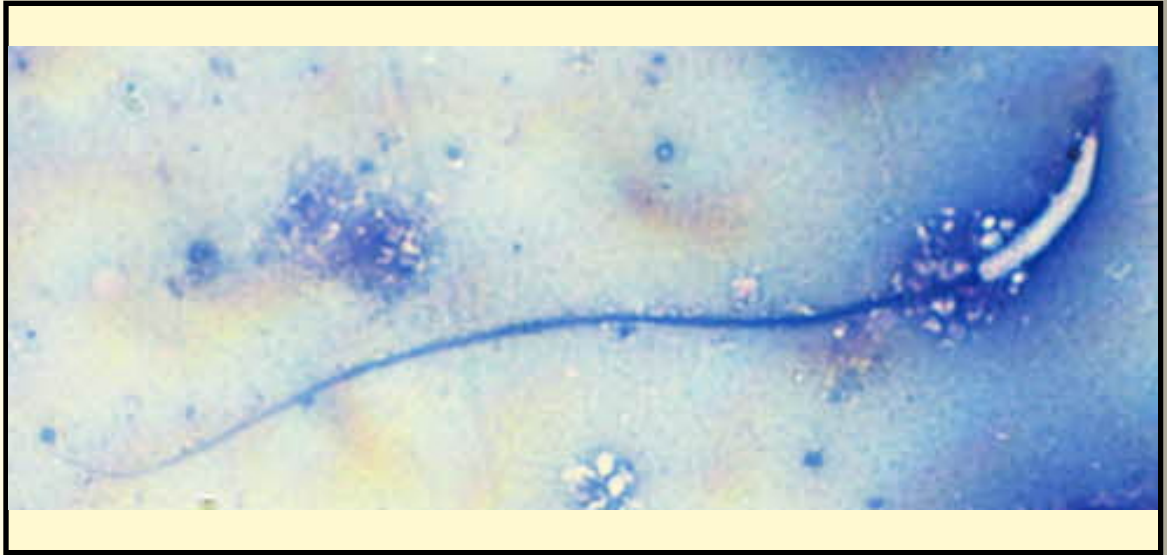

SAN DIEGO ZOO WILDLIFE ALLIANCE SPERM ATLAS

COMMON NAME

Bourett's Box Turtle

PICTURE

* Pictures are not to scale * All Photos are property of the San Diego Zoo except those credited in the notes

CLASS

Reptilia

RP NUMBER

22-128

ORDER

Testudines

STAIN

Pope

SUBORDER

HEAD SHAPE

Cuora bouretti

SUBSPECIES

MEASUREMENTS (μm)

Head Length

15.20

Head Width

1.50

Midpiece Length

5.00

Tail Length

51.50

Measure Total

71.70

NOTES

Photo credit: Torsten Blanck <https://commons.wikimedia.org/wiki/File:Bouretti.jpg>